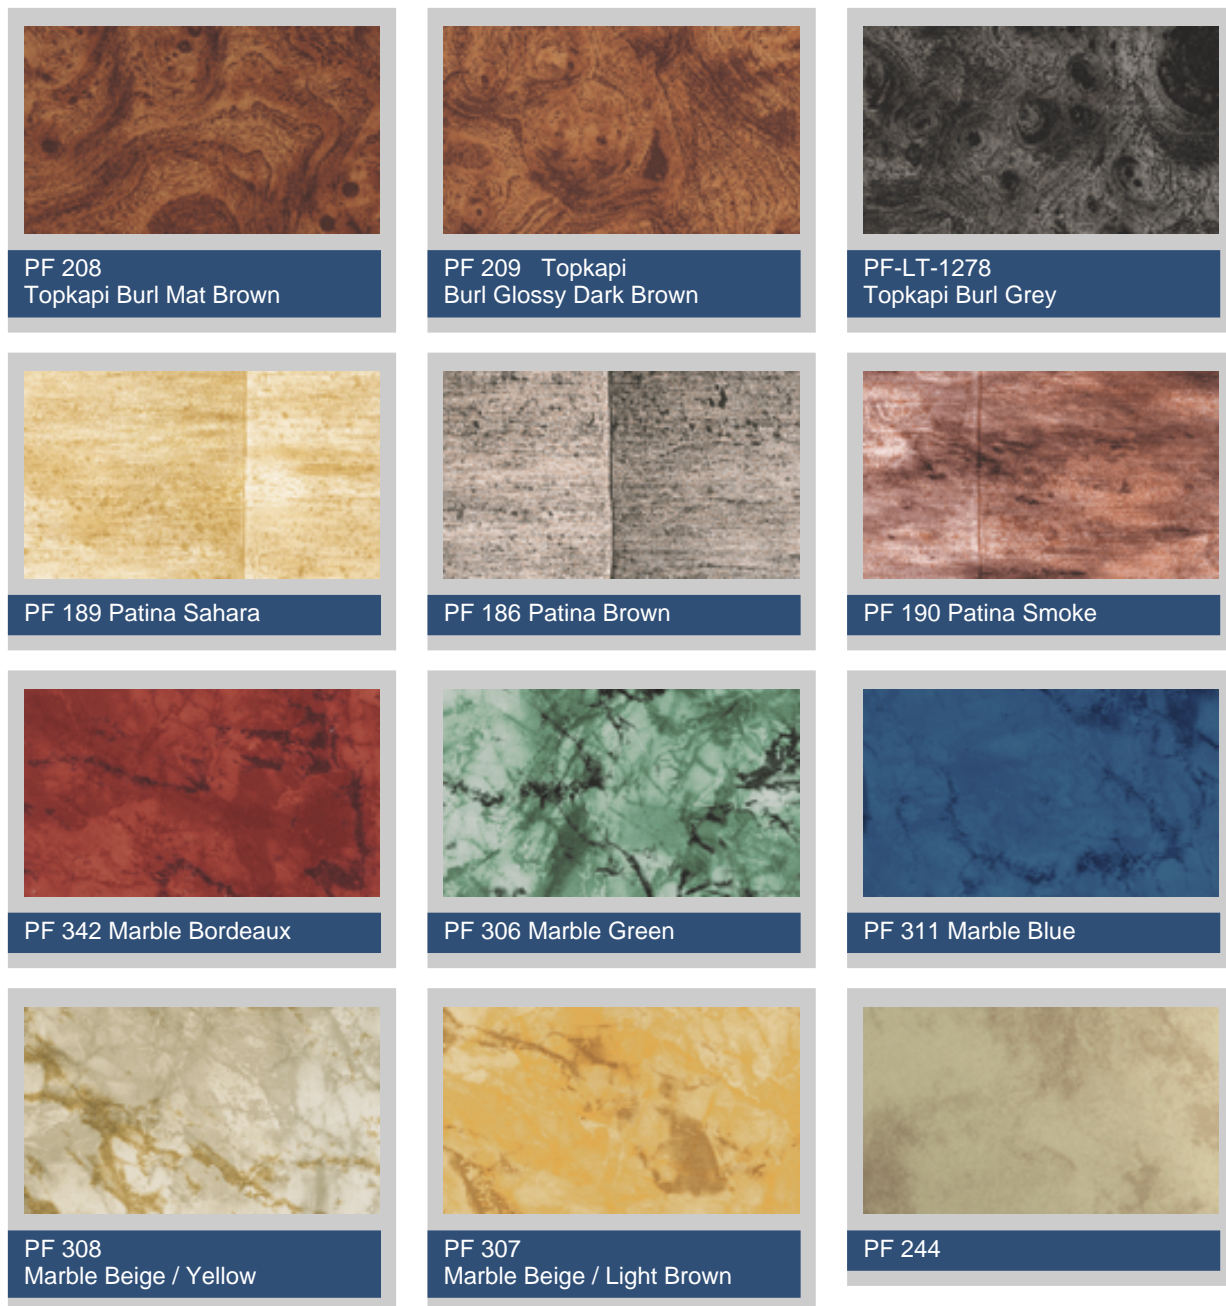

PF 130
Scratched Gold Leaf Brown

PF 151
White Gold Brown

PF 150
White Gold Black

PF-LT-1129
Champagne Gold Leaf

PF-LT-1273
Monaco Champagne

PF 101 Scratch Light Gold

PF 102 Scratch Dark Gold

PF 105 Printed Hairline Mat

PF-LT-1086 Honey Gold

PF-LT-1103 Brazilian Gold

PF-LT-1104 Brazilian Champagn

PF-LT-1081 Versailles Gold

PF-LT-1073 Vienna Patina Gold

PF-LT-1272 Acid Gold

PF-LT-1095 Painted Gold

PF-LT-1036 Champagne Rosty

PF-LT-1313 Tarnished Silver

PF-LT-1098 Spanish Gold

PF-LT-1055 Medieval Gold

PF-LT-1294 Mexican Gold

PF-LT-1070
Gold Red Scratches

PF-LT-1033
Silver Red Scratches

PF-LT-1056
Champagne Patina

PF-LT-239
Cross Hatched Silver

PF-LT-1307
Coffee Spots Light Grey

PF-LT-1308
Leaf Transparent Red

PF-LT-1306
Wood Caramel

PF-LT-1279
Wood Light Brown

PF-LT-1159
Topkapi Burl Light Brown

The color swatches are only renditions of the actual color as it is not possible to represent the appearance. As with all of the colors shown, it is important that a sample be requested prior to purchase of the product.