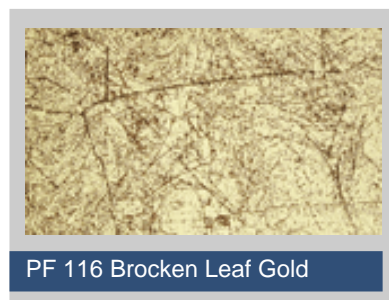

Picture Frames DESIGNS
Please click on the image to enlarge!